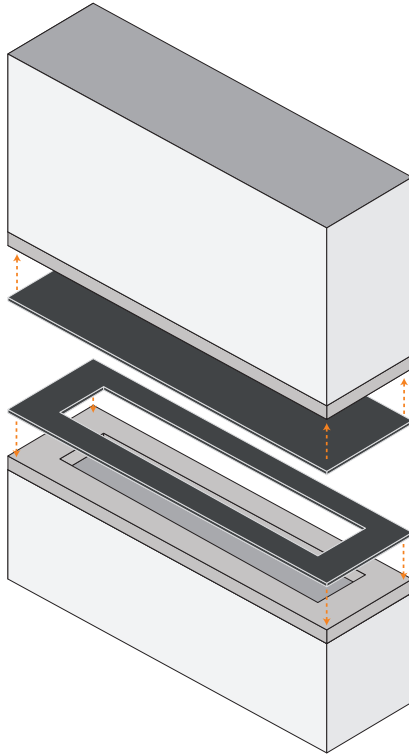

## FOUR

Four-sided bioethanol fireplace

*Danish Design by Bio Fireplace Group*

1

2

Fireproofing materials are not included - must be purchased separately

3

4

 x12

*Number of required fasteners may vary*

5

6

**FOCO**  
ONE

**FOCO**  
TWO

**FOCO**  
THREE

**FOCO**  
FOUR