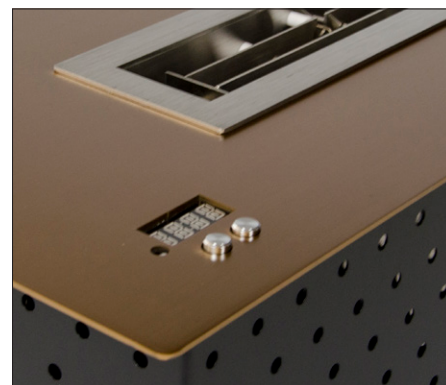

Pictures

www.biofireplacegroup.com

Date of publication: 03/10-2018