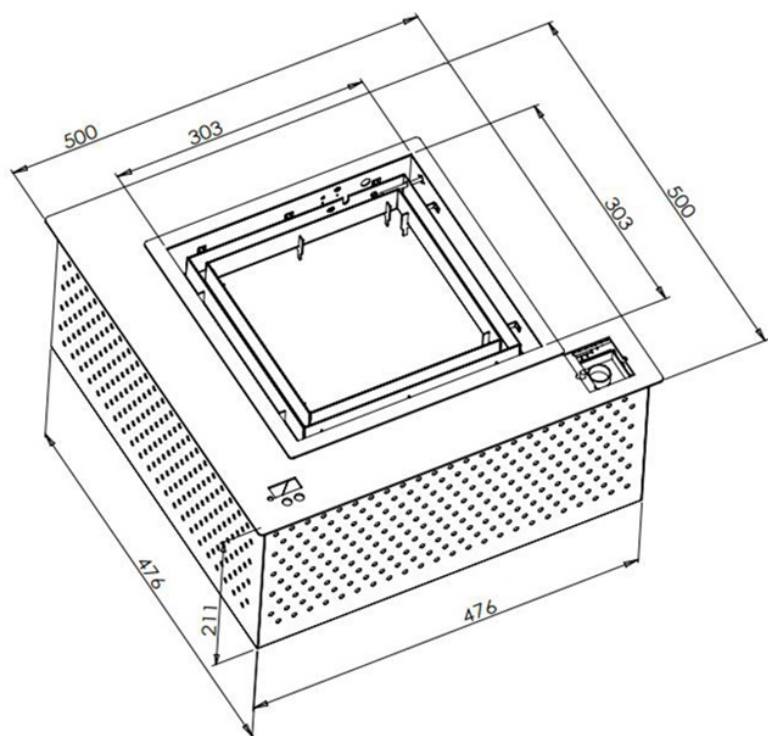

BIO359 // 50 cm Square Automatic Bioethanol Burner

Technical Specifications

Fireplace Type	Automatic Bioethanol Burner
Fuel	Bioethanol, max. 97.5% alcohol
Weight	22 kg.
Materials	Stainless Steel
Size	Height: 211 / Width: 500 / Depth: 500 mm.
Colour	Steel, Brushed Black, Mirror Black or Brushed Gold
Burner type	Automatic
Capacity	9.0 liters
Adjustable flame	No
Burn time	7-8 hours
Requires electricity	Yes
Heat effect	7.95 kW/h
Other	Remote controller included

Technical Drawings