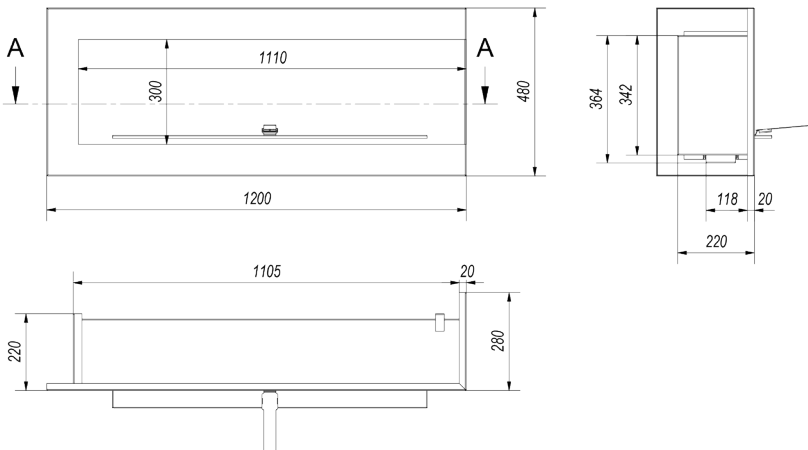

BIO-80-035

Corner Bioethanol Fireplace (Right)

Picture

Technical Specifications

Fireplace type	Built-in bioethanol fireplace
Fuel	Bioethanol, max. 96.6% alcohol
Weight	21 kg
Materials	Painted Steel
Size	Height: 480 x Width: 1200 x Depth: 280 mm
Colour	Black
Burner type	Manual
Capacity	1.7 liters
Adjustable flame	Yes
Burn time	Up to 4 hours
Requires electricity	No
Heat effect	2.4 kW/h

Technical Drawing

Additional Options

Glass for corner bioethanol fireplace
- 1200 mm right