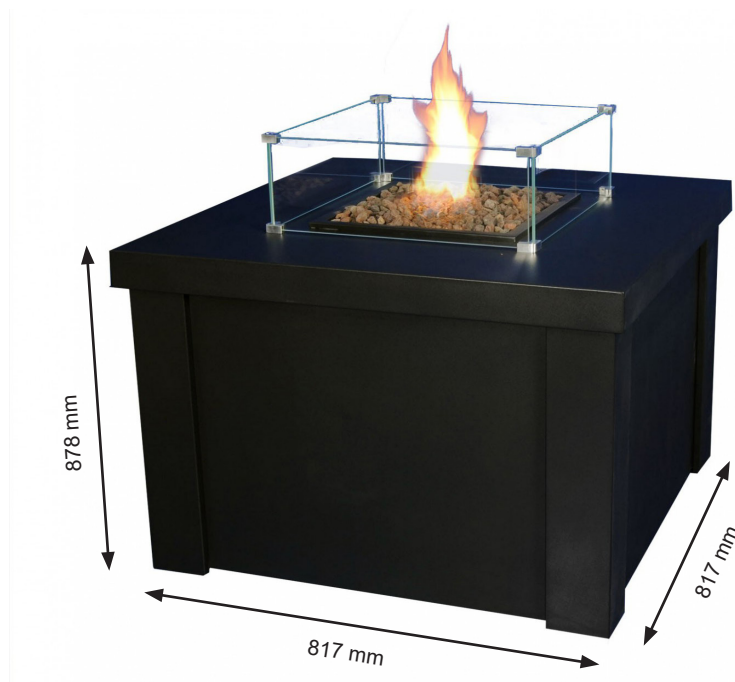

GAS-90-505

Outdoor Gas Fireplace

TECHNICAL SPECIFICATIONS

Type	Outdoor Gas Fireplace
Size	Height: 878 mm / Width: 817 mm / Depth: 817 mm
Materials	Steel and glass
Weight	Approx. 49 kg
Burner	Muztag burner
Capacity	11 liter gasflask
Usage	Approx 0,50 /hour - Max 22 hour per filling
Fuel	Bioethanol (Recommended 96,6% alcohol)
Colour	Egg white and gray
Heat Output	7,3 kW
Electricity	No